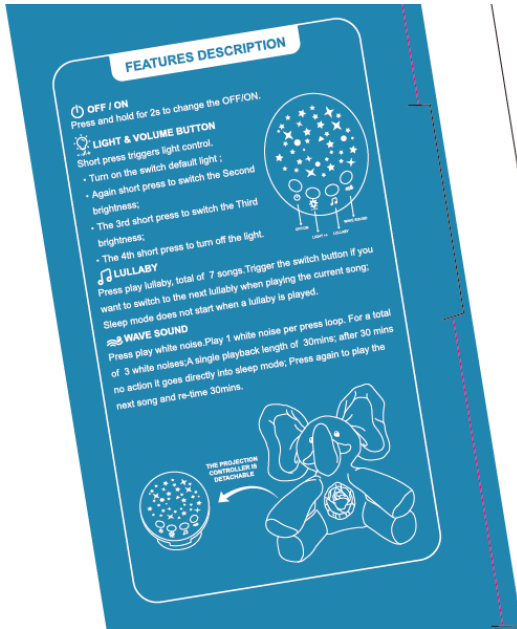

FEATURES DESCRIPTION

OFF / ON

Press and hold for 2s to change the OFF/ON.

LIGHT & VOLUME BUTTON: Seven-color night light with automatic, smooth color transitions for a calming and relaxing effect.

Short press triggers light control. Choice of three brightness levels